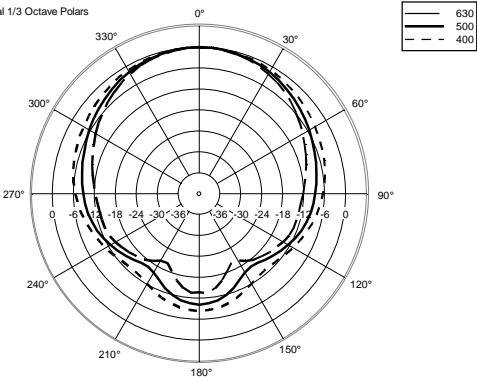

## TECHNICAL SPECIFICATIONS

<b>Acoustical specifications</b>	Frequency Response:	45 Hz ÷ 20000 Hz
	Max SPL @ 1m:	133 dB
	Horizontal coverage angle:	90°
	Vertical coverage angle:	50°
<b>Transducers</b>	Compression Driver:	1.4" neo, 4.0" v.c
	Woofer:	15" neo, 3.5" v.c
<b>Input/Output section</b>	Input signal:	bal/unbal
	Input connectors:	XRL, Jack
	Output connectors:	XLR
	Input sensitivity:	-2 dBu/+4 dBu
	Mic. Input Sensitivity:	-32 dBu
<b>Processor section</b>	Crossover Frequencies:	650 Hz
	Protections:	Thermal, RMS
	Limiter:	Soft Limiter
	Controls:	Volume, Boost, Mic/Line
<b>Power section</b>	Total Power:	1400 W Peak, 700 W RMS
	High frequencies:	400 W Peak, 200 W RMS
	Low frequencies:	1000 W Peak, 500 W RMS
	Cooling:	Convection
	Connections:	Powercon IN/OUT
<b>Standard compliance</b>	CE marking:	Yes
<b>Physical specifications</b>	Cabinet/Case Material:	Baltic birch plywood
	Hardware:	5 x M10, 4 x quick lock
	Handles:	2 Side
	Pole mount/Cap:	Yes
	Grille:	Steel
	Color:	Black
<b>Size</b>	Height:	707 mm / 27.83 inches
	Width:	418 mm / 16.46 inches
	Depth:	402 mm / 15.83 inches
	Weight:	24 kg / 52.91 lbs
<b>Shipping informations</b>	Package Height:	760 mm / 29.92 inches
	Package Width:	480 mm / 18.9 inches
	Package Depth:	460 mm / 18.11 inches
	Package Weight:	27 kg / 59.52 lbs

Horizontal 1/3 Octave Polars

Horizontal 1/3 Octave Polars

Horizontal 1/3 Octave Polars

Horizontal 1/3 Octave Polars

Horizontal 1/3 Octave Polars

Horizontal 1/3 Octave Polars

Horizontal 1/3 Octave Polars

Horizontal One Octave Polars