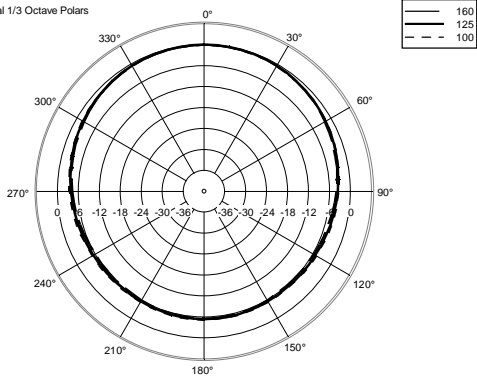

## TECHNICAL SPECIFICATIONS

<b>Acoustical specifications</b>	Frequency Response:	45 Hz ÷ 20000 Hz
	Max SPL @ 1m:	133 dB
	Horizontal coverage angle:	90°
	Vertical coverage angle:	50°
<b>Transducers</b>	Compression Driver:	1.4" neo, 4.0" v.c
	Woofer:	15" neo, 3.5" v.c
<b>Input/Output section</b>	Input signal:	bal/unbal
	Input connectors:	XRL, Jack
	Output connectors:	XLR
	Input sensitivity:	-2 dBu/+4 dBu
	Mic. Input Sensitivity:	-32 dBu
<b>Processor section</b>	Crossover Frequencies:	650 Hz
	Protections:	Thermal, RMS
	Limiter:	Soft Limiter
	Controls:	Volume, Boost, Mic/Line
<b>Power section</b>	Total Power:	1400 W Peak, 700 W RMS
	High frequencies:	400 W Peak, 200 W RMS
	Low frequencies:	1000 W Peak, 500 W RMS
	Cooling:	Convection
	Connections:	Powercon IN/OUT
<b>Standard compliance</b>	CE marking:	Yes
<b>Physical specifications</b>	Cabinet/Case Material:	Baltic birch plywood
	Hardware:	5 x M10, 4 x quick lock
	Handles:	2 Side
	Pole mount/Cap:	Yes
	Grille:	Steel
	Color:	Black
<b>Size</b>	Height:	707 mm / 27.83 inches
	Width:	418 mm / 16.46 inches
	Depth:	402 mm / 15.83 inches
	Weight:	24 kg / 52.91 lbs
<b>Shipping informations</b>	Package Height:	760 mm / 29.92 inches
	Package Width:	480 mm / 18.9 inches
	Package Depth:	460 mm / 18.11 inches
	Package Weight:	27 kg / 59.52 lbs

Horizontal 1/3 Octave Polars

Horizontal 1/3 Octave Polars

Horizontal 1/3 Octave Polars

Horizontal 1/3 Octave Polars

Horizontal 1/3 Octave Polars

Horizontal 1/3 Octave Polars

Horizontal 1/3 Octave Polars

Horizontal One Octave Polars