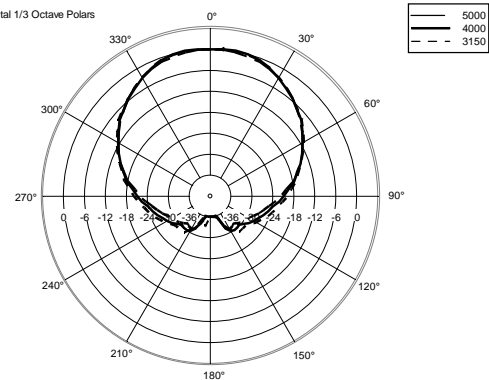

## TECHNICAL SPECIFICATIONS

<b>Acoustical specifications</b>	Frequency Response:	45 Hz ÷ 20000 Hz
	Max SPL @ 1m:	133 dB
	Horizontal coverage angle:	90°
	Vertical coverage angle:	50°
<b>Transducers</b>	Compression Driver:	1.4" neo, 4.0" v.c
	Woofer:	15" neo, 3.5" v.c
<b>Input/Output section</b>	Input signal:	bal/unbal
	Input connectors:	XRL, Jack
	Output connectors:	XLR
	Input sensitivity:	-2 dBu/+4 dBu
	Mic. Input Sensitivity:	-32 dBu
<b>Processor section</b>	Crossover Frequencies:	650 Hz
	Protections:	Thermal, RMS
	Limiter:	Soft Limiter
	Controls:	Volume, Boost, Mic/Line
<b>Power section</b>	Total Power:	1400 W Peak, 700 W RMS
	High frequencies:	400 W Peak, 200 W RMS
	Low frequencies:	1000 W Peak, 500 W RMS
	Cooling:	Convection
	Connections:	Powercon IN/OUT
<b>Standard compliance</b>	CE marking:	Yes
<b>Physical specifications</b>	Cabinet/Case Material:	Baltic birch plywood
	Hardware:	5 x M10, 4 x quick lock
	Handles:	2 Side
	Pole mount/Cap:	Yes
	Grille:	Steel
	Color:	Black
<b>Size</b>	Height:	707 mm / 27.83 inches
	Width:	418 mm / 16.46 inches
	Depth:	402 mm / 15.83 inches
	Weight:	24 kg / 52.91 lbs
<b>Shipping informations</b>	Package Height:	760 mm / 29.92 inches
	Package Width:	480 mm / 18.9 inches
	Package Depth:	460 mm / 18.11 inches
	Package Weight:	27 kg / 59.52 lbs

Horizontal 1/3 Octave Polars

Horizontal 1/3 Octave Polars

Horizontal 1/3 Octave Polars

Horizontal 1/3 Octave Polars

Horizontal 1/3 Octave Polars

Horizontal 1/3 Octave Polars

Horizontal 1/3 Octave Polars

Horizontal One Octave Polars