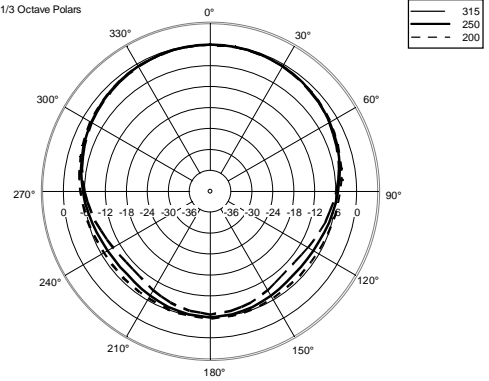

## TECHNICAL SPECIFICATIONS

<b>Acoustical specifications</b>	Frequency Response:	45 Hz ÷ 20000 Hz
	Max SPL @ 1m:	133 dB
	Horizontal coverage angle:	90°
	Vertical coverage angle:	50°
<b>Transducers</b>	Compression Driver:	1.4" neo, 4.0" v.c
	Woofer:	15" neo, 3.5" v.c
<b>Input/Output section</b>	Input signal:	bal/unbal
	Input connectors:	XRL, Jack
	Output connectors:	XLR
	Input sensitivity:	-2 dBu/+4 dBu
	Mic. Input Sensitivity:	-32 dBu
<b>Processor section</b>	Crossover Frequencies:	650 Hz
	Protections:	Thermal, RMS
	Limiter:	Soft Limiter
	Controls:	Volume, Boost, Mic/Line
<b>Power section</b>	Total Power:	1400 W Peak, 700 W RMS
	High frequencies:	400 W Peak, 200 W RMS
	Low frequencies:	1000 W Peak, 500 W RMS
	Cooling:	Convection
	Connections:	Powercon IN/OUT
<b>Standard compliance</b>	CE marking:	Yes
<b>Physical specifications</b>	Cabinet/Case Material:	Baltic birch plywood
	Hardware:	5 x M10, 4 x quick lock
	Handles:	2 Side
	Pole mount/Cap:	Yes
	Grille:	Steel
	Color:	Black
<b>Size</b>	Height:	707 mm / 27.83 inches
	Width:	418 mm / 16.46 inches
	Depth:	402 mm / 15.83 inches
	Weight:	24 kg / 52.91 lbs
<b>Shipping informations</b>	Package Height:	760 mm / 29.92 inches
	Package Width:	480 mm / 18.9 inches
	Package Depth:	460 mm / 18.11 inches
	Package Weight:	27 kg / 59.52 lbs

Horizontal 1/3 Octave Polars

Horizontal 1/3 Octave Polars

Horizontal 1/3 Octave Polars

Horizontal 1/3 Octave Polars

Horizontal 1/3 Octave Polars

Horizontal 1/3 Octave Polars

Horizontal 1/3 Octave Polars

Horizontal One Octave Polars