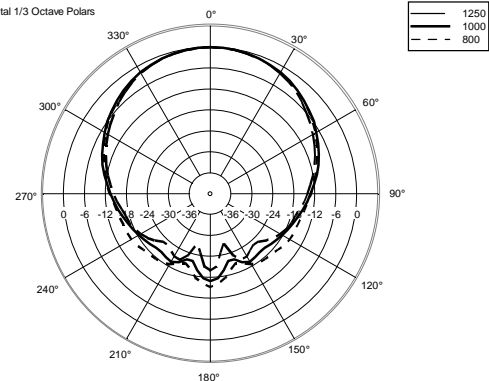

## TECHNICAL SPECIFICATIONS

<b>Acoustical specifications</b>	Frequency Response:	45 Hz ÷ 20000 Hz
	Max SPL @ 1m:	133 dB
	Horizontal coverage angle:	90°
	Vertical coverage angle:	50°
<b>Transducers</b>	Compression Driver:	1.4" neo, 4.0" v.c
	Woofer:	15" neo, 3.5" v.c
<b>Input/Output section</b>	Input signal:	bal/unbal
	Input connectors:	XRL, Jack
	Output connectors:	XLR
	Input sensitivity:	-2 dBu/+4 dBu
	Mic. Input Sensitivity:	-32 dBu
<b>Processor section</b>	Crossover Frequencies:	650 Hz
	Protections:	Thermal, RMS
	Limiter:	Soft Limiter
	Controls:	Volume, Boost, Mic/Line
<b>Power section</b>	Total Power:	1400 W Peak, 700 W RMS
	High frequencies:	400 W Peak, 200 W RMS
	Low frequencies:	1000 W Peak, 500 W RMS
	Cooling:	Convection
	Connections:	Powercon IN/OUT
<b>Standard compliance</b>	CE marking:	Yes
<b>Physical specifications</b>	Cabinet/Case Material:	Baltic birch plywood
	Hardware:	5 x M10, 4 x quick lock
	Handles:	2 Side
	Pole mount/Cap:	Yes
	Grille:	Steel
	Color:	Black
<b>Size</b>	Height:	707 mm / 27.83 inches
	Width:	418 mm / 16.46 inches
	Depth:	402 mm / 15.83 inches
	Weight:	24 kg / 52.91 lbs
<b>Shipping informations</b>	Package Height:	760 mm / 29.92 inches
	Package Width:	480 mm / 18.9 inches
	Package Depth:	460 mm / 18.11 inches
	Package Weight:	27 kg / 59.52 lbs

Horizontal 1/3 Octave Polars

Horizontal 1/3 Octave Polars

Horizontal 1/3 Octave Polars

Horizontal 1/3 Octave Polars

Horizontal 1/3 Octave Polars

Horizontal 1/3 Octave Polars

Horizontal 1/3 Octave Polars

Horizontal One Octave Polars