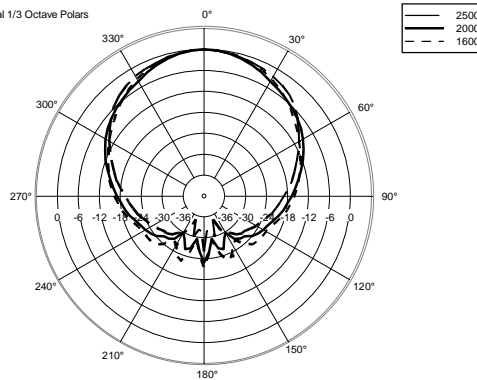

## TECHNICAL SPECIFICATIONS

<b>Acoustical specifications</b>	Frequency Response:	45 Hz ÷ 20000 Hz
	Max SPL @ 1m:	133 dB
	Horizontal coverage angle:	90°
	Vertical coverage angle:	50°
<b>Transducers</b>	Compression Driver:	1.4" neo, 4.0" v.c
	Woofer:	15" neo, 3.5" v.c
<b>Input/Output section</b>	Input signal:	bal/unbal
	Input connectors:	XRL, Jack
	Output connectors:	XLR
	Input sensitivity:	-2 dBu/+4 dBu
	Mic. Input Sensitivity:	-32 dBu
<b>Processor section</b>	Crossover Frequencies:	650 Hz
	Protections:	Thermal, RMS
	Limiter:	Soft Limiter
	Controls:	Volume, Boost, Mic/Line
<b>Power section</b>	Total Power:	1400 W Peak, 700 W RMS
	High frequencies:	400 W Peak, 200 W RMS
	Low frequencies:	1000 W Peak, 500 W RMS
	Cooling:	Convection
	Connections:	Powercon IN/OUT
<b>Standard compliance</b>	CE marking:	Yes
<b>Physical specifications</b>	Cabinet/Case Material:	Baltic birch plywood
	Hardware:	5 x M10, 4 x quick lock
	Handles:	2 Side
	Pole mount/Cap:	Yes
	Grille:	Steel
	Color:	Black
<b>Size</b>	Height:	707 mm / 27.83 inches
	Width:	418 mm / 16.46 inches
	Depth:	402 mm / 15.83 inches
	Weight:	24 kg / 52.91 lbs
<b>Shipping informations</b>	Package Height:	760 mm / 29.92 inches
	Package Width:	480 mm / 18.9 inches
	Package Depth:	460 mm / 18.11 inches
	Package Weight:	27 kg / 59.52 lbs

Horizontal 1/3 Octave Polars

Horizontal 1/3 Octave Polars

Horizontal 1/3 Octave Polars

Horizontal 1/3 Octave Polars

Horizontal 1/3 Octave Polars

Horizontal 1/3 Octave Polars

Horizontal 1/3 Octave Polars

Horizontal One Octave Polars