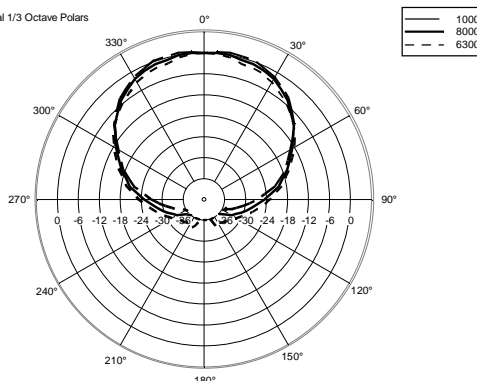

## TECHNICAL SPECIFICATIONS

<b>Acoustical specifications</b>	Frequency Response:	45 Hz ÷ 20000 Hz
	Max SPL @ 1m:	133 dB
	Horizontal coverage angle:	90°
	Vertical coverage angle:	50°
<b>Transducers</b>	Compression Driver:	1.4" neo, 4.0" v.c
	Woofer:	15" neo, 3.5" v.c
<b>Input/Output section</b>	Input signal:	bal/unbal
	Input connectors:	XRL, Jack
	Output connectors:	XLR
	Input sensitivity:	-2 dBu/+4 dBu
	Mic. Input Sensitivity:	-32 dBu
<b>Processor section</b>	Crossover Frequencies:	650 Hz
	Protections:	Thermal, RMS
	Limiter:	Soft Limiter
	Controls:	Volume, Boost, Mic/Line
<b>Power section</b>	Total Power:	1400 W Peak, 700 W RMS
	High frequencies:	400 W Peak, 200 W RMS
	Low frequencies:	1000 W Peak, 500 W RMS
	Cooling:	Convection
	Connections:	Powercon IN/OUT
<b>Standard compliance</b>	CE marking:	Yes
<b>Physical specifications</b>	Cabinet/Case Material:	Baltic birch plywood
	Hardware:	5 x M10, 4 x quick lock
	Handles:	2 Side
	Pole mount/Cap:	Yes
	Grille:	Steel
	Color:	Black
<b>Size</b>	Height:	707 mm / 27.83 inches
	Width:	418 mm / 16.46 inches
	Depth:	402 mm / 15.83 inches
	Weight:	24 kg / 52.91 lbs
<b>Shipping informations</b>	Package Height:	760 mm / 29.92 inches
	Package Width:	480 mm / 18.9 inches
	Package Depth:	460 mm / 18.11 inches
	Package Weight:	27 kg / 59.52 lbs

Horizontal 1/3 Octave Polars

Horizontal 1/3 Octave Polars

Horizontal 1/3 Octave Polars

Horizontal 1/3 Octave Polars

Horizontal 1/3 Octave Polars

Horizontal 1/3 Octave Polars

Horizontal 1/3 Octave Polars

Horizontal One Octave Polars