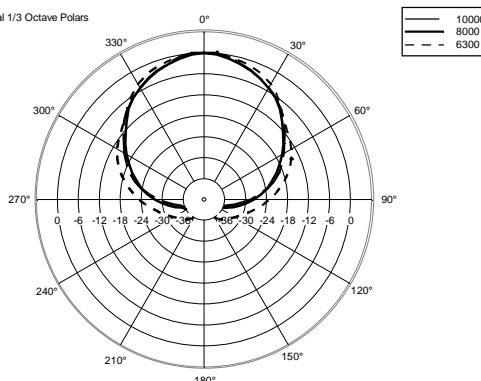

FEATURES

- 1200 WATT PEAK, 600 WATT RMS
- 129 dB max spl
- 90 x 60, Wide dispersion constant directivity horn
- 12" woofer, 2.5" voice coil
- 1" HF driver, 1.7" voice coil

TECHNICAL SPECIFICATIONS

Acoustical specifications	Frequency Response:	45 Hz ÷ 20000 Hz
	Max SPL @ 1m:	129 dB
	Horizontal coverage angle:	90°
	Vertical coverage angle:	60°
Transducers	Compression Driver:	1.0", 1.75" v.c
	Woofer:	12", 2.5" v.c
Input/Output section	Input signal:	bal/unbal
	Input connectors:	Combo XLR/Jack
	Output connectors:	XLR
	Input sensitivity:	-2 dBu/+4 dBu
Processor section	Crossover Frequencies:	1700 Hz
	Protections:	Thermal, RMS
	Limiter:	Fast Limiter
	Controls:	Volume, EQ Shape, Mic/Line
Power section	Total Power:	1200 W Peak, 600 W RMS
	High frequencies:	400 W Peak, 200 W RMS
	Low frequencies:	800 W Peak, 400 W RMS
	Cooling:	Convection
	Connections:	VDE
Standard compliance	CE marking:	Yes
Physical specifications	Cabinet/Case Material:	Baltic birch plywood
	Hardware:	3 x Flytricks
	Handles:	2 side
	Pole mount/Cap:	Yes
	Color:	Black
Size	Height:	627 mm / 24.69 inches
	Width:	380 mm / 14.96 inches
	Depth:	380 mm / 14.96 inches
	Weight:	23 kg / 50.71 lbs
Shipping informations	Package Height:	668 mm / 26.3 inches
	Package Width:	434 mm / 17.09 inches
	Package Depth:	434 mm / 17.09 inches
	Package Weight:	26 kg / 57.32 lbs

EAN 8024530009779

Horizontal 1/3 Octave Polars

Horizontal 1/3 Octave Polars

Horizontal 1/3 Octave Polars

Horizontal 1/3 Octave Polars

Horizontal 1/3 Octave Polars

Horizontal 1/3 Octave Polars

Horizontal 1/3 Octave Polars