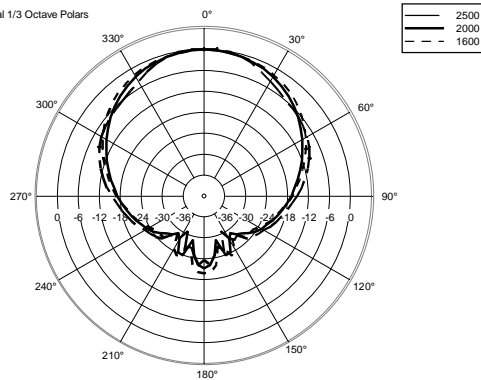

FEATURES

- 1200 WATT PEAK, 600 WATT RMS
- 129 dB max spl
- 90 x 60, Wide dispersion constant directivity horn
- 12" woofer, 2.5" voice coil
- 1" HF driver, 1.7" voice coil

TECHNICAL SPECIFICATIONS

Acoustical specifications	Frequency Response:	45 Hz ÷ 20000 Hz
	Max SPL @ 1m:	129 dB
	Horizontal coverage angle:	90°
	Vertical coverage angle:	60°
Transducers	Compression Driver:	1.0", 1.75" v.c
	Woofer:	12", 2.5" v.c
Input/Output section	Input signal:	bal/unbal
	Input connectors:	Combo XLR/Jack
	Output connectors:	XLR
	Input sensitivity:	-2 dBu/+4 dBu
Processor section	Crossover Frequencies:	1700 Hz
	Protections:	Thermal, RMS
	Limiter:	Fast Limiter
	Controls:	Volume, EQ Shape, Mic/Line
Power section	Total Power:	1200 W Peak, 600 W RMS
	High frequencies:	400 W Peak, 200 W RMS
	Low frequencies:	800 W Peak, 400 W RMS
	Cooling:	Convection
	Connections:	VDE
Standard compliance	CE marking:	Yes
Physical specifications	Cabinet/Case Material:	Baltic birch plywood
	Hardware:	3 x Flytricks
	Handles:	2 side
	Pole mount/Cap:	Yes
	Color:	Black
Size	Height:	627 mm / 24.69 inches
	Width:	380 mm / 14.96 inches
	Depth:	380 mm / 14.96 inches
	Weight:	23 kg / 50.71 lbs
Shipping informations	Package Height:	668 mm / 26.3 inches
	Package Width:	434 mm / 17.09 inches
	Package Depth:	434 mm / 17.09 inches
	Package Weight:	26 kg / 57.32 lbs

EAN 8024530009779

Horizontal 1/3 Octave Polars

Horizontal 1/3 Octave Polars

Horizontal 1/3 Octave Polars

Horizontal 1/3 Octave Polars

Horizontal 1/3 Octave Polars

Horizontal 1/3 Octave Polars

Horizontal 1/3 Octave Polars