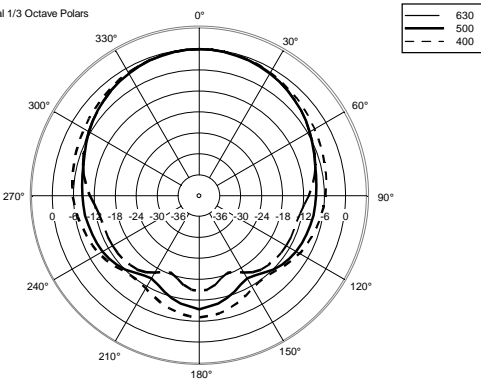

FEATURES

- 1200 WATT PEAK, 600 WATT RMS
- 129 dB max spl
- 90 x 60, Wide dispersion constant directivity horn
- 12" woofer, 2.5" voice coil
- 1" HF driver, 1.7" voice coil

TECHNICAL SPECIFICATIONS

Acoustical specifications	Frequency Response:	45 Hz ÷ 20000 Hz
	Max SPL @ 1m:	129 dB
	Horizontal coverage angle:	90°
	Vertical coverage angle:	60°
Transducers	Compression Driver:	1.0", 1.75" v.c
	Woofer:	12", 2.5" v.c
Input/Output section	Input signal:	bal/unbal
	Input connectors:	Combo XLR/Jack
	Output connectors:	XLR
	Input sensitivity:	-2 dBu/+4 dBu
Processor section	Crossover Frequencies:	1700 Hz
	Protections:	Thermal, RMS
	Limiter:	Fast Limiter
	Controls:	Volume, EQ Shape, Mic/Line
Power section	Total Power:	1200 W Peak, 600 W RMS
	High frequencies:	400 W Peak, 200 W RMS
	Low frequencies:	800 W Peak, 400 W RMS
	Cooling:	Convection
	Connections:	VDE
Standard compliance	CE marking:	Yes
Physical specifications	Cabinet/Case Material:	Baltic birch plywood
	Hardware:	3 x Flytricks
	Handles:	2 side
	Pole mount/Cap:	Yes
	Color:	Black
Size	Height:	627 mm / 24.69 inches
	Width:	380 mm / 14.96 inches
	Depth:	380 mm / 14.96 inches
	Weight:	23 kg / 50.71 lbs
Shipping informations	Package Height:	668 mm / 26.3 inches
	Package Width:	434 mm / 17.09 inches
	Package Depth:	434 mm / 17.09 inches
	Package Weight:	26 kg / 57.32 lbs

EAN 8024530009779

Horizontal 1/3 Octave Polars

Horizontal 1/3 Octave Polars

Horizontal 1/3 Octave Polars

Horizontal 1/3 Octave Polars

Horizontal 1/3 Octave Polars

Horizontal 1/3 Octave Polars

Horizontal 1/3 Octave Polars