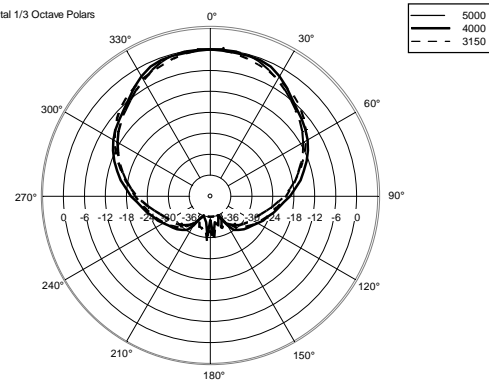

FEATURES

- 1200 WATT PEAK, 600 WATT RMS
- 129 dB max spl
- 90 x 60, Wide dispersion constant directivity horn
- 12" woofer, 2.5" voice coil
- 1" HF driver, 1.7" voice coil

TECHNICAL SPECIFICATIONS

Acoustical specifications	Frequency Response:	45 Hz ÷ 20000 Hz
	Max SPL @ 1m:	129 dB
	Horizontal coverage angle:	90°
	Vertical coverage angle:	60°
Transducers	Compression Driver:	1.0", 1.75" v.c
	Woofer:	12", 2.5" v.c
Input/Output section	Input signal:	bal/unbal
	Input connectors:	Combo XLR/Jack
	Output connectors:	XLR
	Input sensitivity:	-2 dBu/+4 dBu
Processor section	Crossover Frequencies:	1700 Hz
	Protections:	Thermal, RMS
	Limiter:	Fast Limiter
	Controls:	Volume, EQ Shape, Mic/Line
Power section	Total Power:	1200 W Peak, 600 W RMS
	High frequencies:	400 W Peak, 200 W RMS
	Low frequencies:	800 W Peak, 400 W RMS
	Cooling:	Convection
	Connections:	VDE
Standard compliance	CE marking:	Yes
Physical specifications	Cabinet/Case Material:	Baltic birch plywood
	Hardware:	3 x Flytricks
	Handles:	2 side
	Pole mount/Cap:	Yes
	Color:	Black
Size	Height:	627 mm / 24.69 inches
	Width:	380 mm / 14.96 inches
	Depth:	380 mm / 14.96 inches
	Weight:	23 kg / 50.71 lbs
Shipping informations	Package Height:	668 mm / 26.3 inches
	Package Width:	434 mm / 17.09 inches
	Package Depth:	434 mm / 17.09 inches
	Package Weight:	26 kg / 57.32 lbs

EAN 8024530009779

Horizontal 1/3 Octave Polars

Horizontal 1/3 Octave Polars

Horizontal 1/3 Octave Polars

Horizontal 1/3 Octave Polars

Horizontal 1/3 Octave Polars

Horizontal 1/3 Octave Polars

Horizontal 1/3 Octave Polars