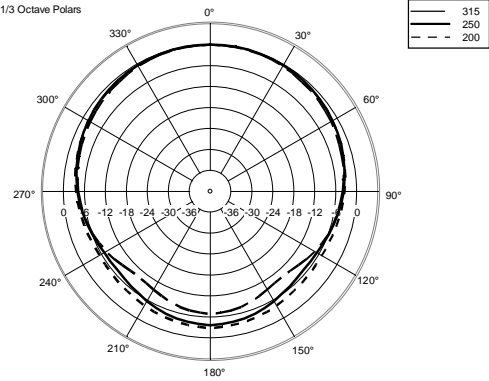

FEATURES

- 1200 WATT PEAK, 600 WATT RMS
- 129 dB max spl
- 90 x 60, Wide dispersion constant directivity horn
- 12" woofer, 2.5" voice coil
- 1" HF driver, 1.7" voice coil

TECHNICAL SPECIFICATIONS

Acoustical specifications	Frequency Response:	45 Hz ÷ 20000 Hz
	Max SPL @ 1m:	129 dB
	Horizontal coverage angle:	90°
	Vertical coverage angle:	60°
Transducers	Compression Driver:	1.0", 1.75" v.c
	Woofer:	12", 2.5" v.c
Input/Output section	Input signal:	bal/unbal
	Input connectors:	Combo XLR/Jack
	Output connectors:	XLR
	Input sensitivity:	-2 dBu/+4 dBu
Processor section	Crossover Frequencies:	1700 Hz
	Protections:	Thermal, RMS
	Limiter:	Fast Limiter
	Controls:	Volume, EQ Shape, Mic/Line
Power section	Total Power:	1200 W Peak, 600 W RMS
	High frequencies:	400 W Peak, 200 W RMS
	Low frequencies:	800 W Peak, 400 W RMS
	Cooling:	Convection
	Connections:	VDE
Standard compliance	CE marking:	Yes
Physical specifications	Cabinet/Case Material:	Baltic birch plywood
	Hardware:	3 x Flytricks
	Handles:	2 side
	Pole mount/Cap:	Yes
	Color:	Black
Size	Height:	627 mm / 24.69 inches
	Width:	380 mm / 14.96 inches
	Depth:	380 mm / 14.96 inches
	Weight:	23 kg / 50.71 lbs
Shipping informations	Package Height:	668 mm / 26.3 inches
	Package Width:	434 mm / 17.09 inches
	Package Depth:	434 mm / 17.09 inches
	Package Weight:	26 kg / 57.32 lbs

EAN 8024530009779

Horizontal 1/3 Octave Polars

Horizontal 1/3 Octave Polars

Horizontal 1/3 Octave Polars

Horizontal 1/3 Octave Polars

Horizontal 1/3 Octave Polars

Horizontal 1/3 Octave Polars

Horizontal 1/3 Octave Polars