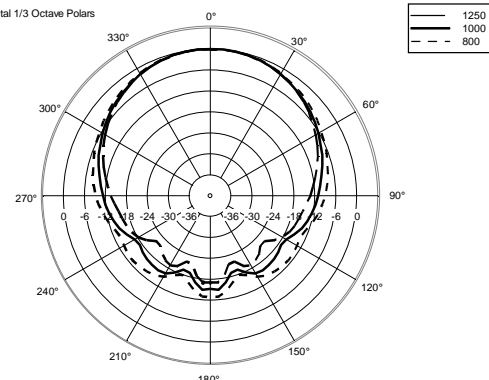

FEATURES

- 1200 WATT PEAK, 600 WATT RMS
- 129 dB max spl
- 90 x 60, Wide dispersion constant directivity horn
- 12" woofer, 2.5" voice coil
- 1" HF driver, 1.7" voice coil

TECHNICAL SPECIFICATIONS

Acoustical specifications	Frequency Response:	45 Hz ÷ 20000 Hz
	Max SPL @ 1m:	129 dB
	Horizontal coverage angle:	90°
	Vertical coverage angle:	60°
Transducers	Compression Driver:	1.0", 1.75" v.c
	Woofer:	12", 2.5" v.c
Input/Output section	Input signal:	bal/unbal
	Input connectors:	Combo XLR/Jack
	Output connectors:	XLR
	Input sensitivity:	-2 dBu/+4 dBu
Processor section	Crossover Frequencies:	1700 Hz
	Protections:	Thermal, RMS
	Limiter:	Fast Limiter
	Controls:	Volume, EQ Shape, Mic/Line
Power section	Total Power:	1200 W Peak, 600 W RMS
	High frequencies:	400 W Peak, 200 W RMS
	Low frequencies:	800 W Peak, 400 W RMS
	Cooling:	Convection
	Connections:	VDE
Standard compliance	CE marking:	Yes
Physical specifications	Cabinet/Case Material:	Baltic birch plywood
	Hardware:	3 x Flytricks
	Handles:	2 side
	Pole mount/Cap:	Yes
	Color:	Black
Size	Height:	627 mm / 24.69 inches
	Width:	380 mm / 14.96 inches
	Depth:	380 mm / 14.96 inches
	Weight:	23 kg / 50.71 lbs
Shipping informations	Package Height:	668 mm / 26.3 inches
	Package Width:	434 mm / 17.09 inches
	Package Depth:	434 mm / 17.09 inches
	Package Weight:	26 kg / 57.32 lbs

EAN 8024530009779

Horizontal 1/3 Octave Polars

Horizontal 1/3 Octave Polars

Horizontal 1/3 Octave Polars

Horizontal 1/3 Octave Polars

Horizontal 1/3 Octave Polars

Horizontal 1/3 Octave Polars

Horizontal 1/3 Octave Polars