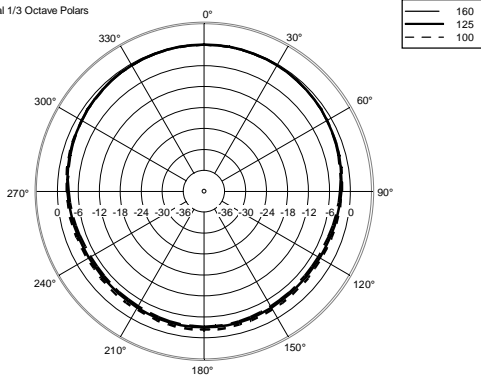

Horizontal 1/3 Octave Polars

Horizontal 1/3 Octave Polars